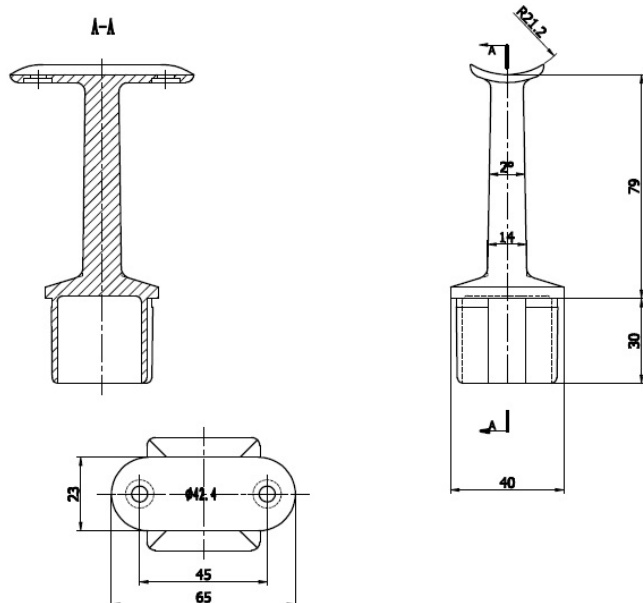

PRODUCT SHEET

Description:

Square Fixed Round Rail Support, SS304-Brushed, 40x40x2x79mm

Item number:

22.10.432-0

Units	Box	Carton	HS Code	Barcode
Pcs.	2	16	8302419000	 5704866108751

SISO A/S

Mileparken 11
DK-2740 Skovlunde
Denmark
VAT: DK 24786013

Phone +45 45 830 900

www.siso.dk
siso@siso.dk

Danske Bank
Nytorv Branch
Copenhagen
SWIFT: DABADKKK

Account no.
4180 3112 112936
IBAN Account
DK7230003112112936